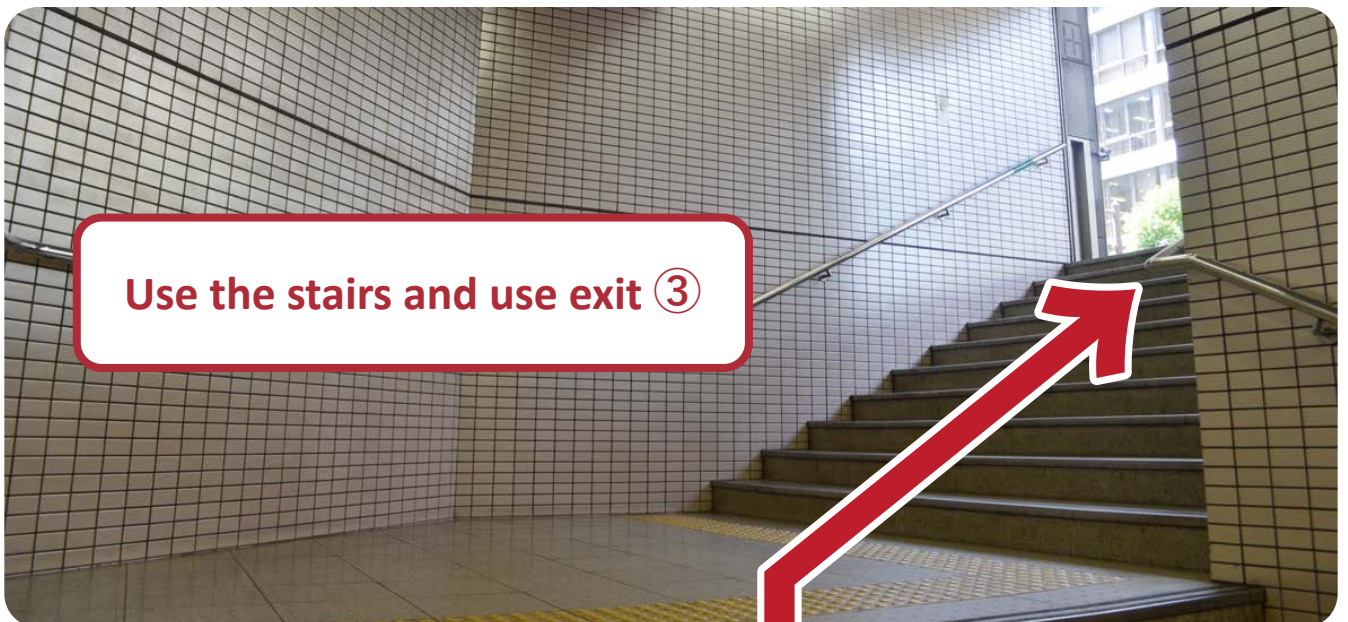

THE BRIDGE HOTEL

Access from Osaka Metro Midosuji
Line Shinsaibashi Station

Yotsubashi Station

542-0086

1-10-24 Nishishinsaibashi, Osaka Shi
Chuo Ku, Osaka Fu, 542-0086 Japan

Follow the street until
you see The Bridge
Hotel on your right.