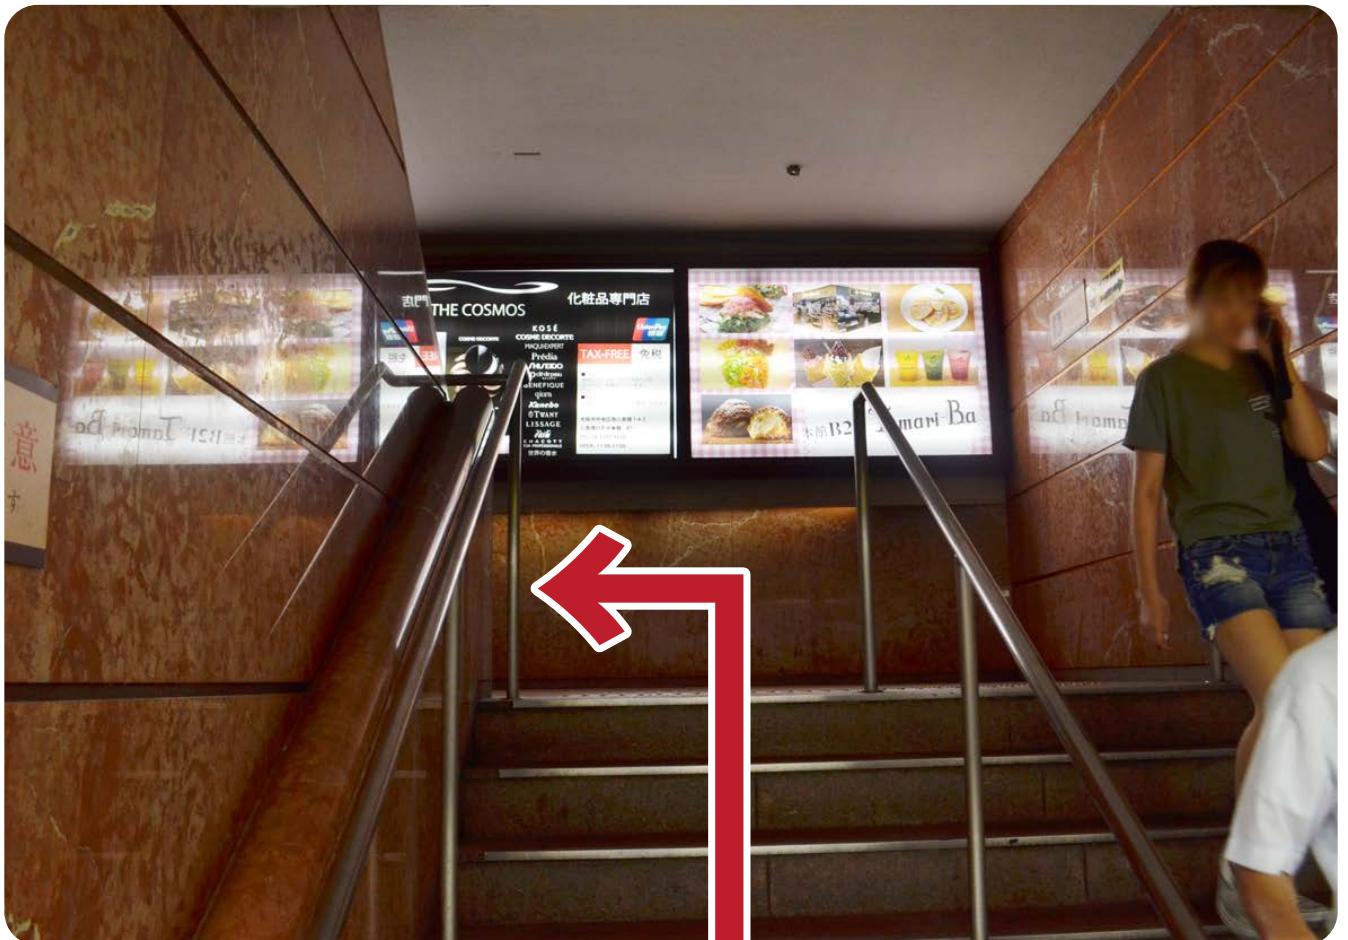

Go straight and use the stairs on
your right