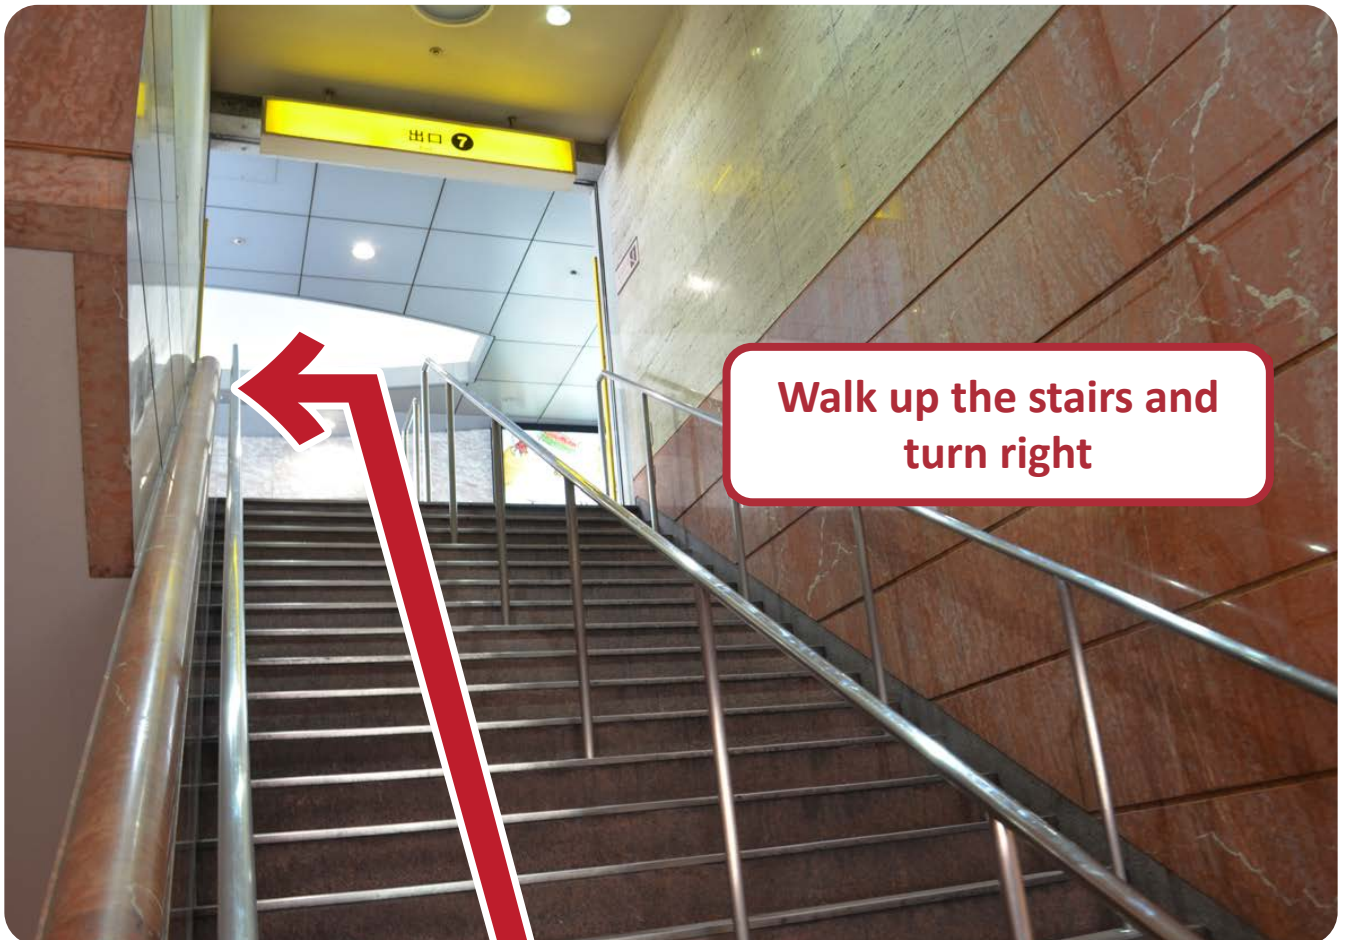

# THE BRIDGE HOTEL

Access from Osaka Metro Midosuji  
Line Shinsaibashi Station

## Shinsaibashi Station

542-0086

Nishishinsaibashi, Osaka Shi Chuo Ku,  
Osaka Fu, 542-0086 Japan

Go down the stairs and use the escalator/stairs going up

Go straight and use the stairs on  
your right

Follow the street until you see  
The Bridge Hotel on your right.